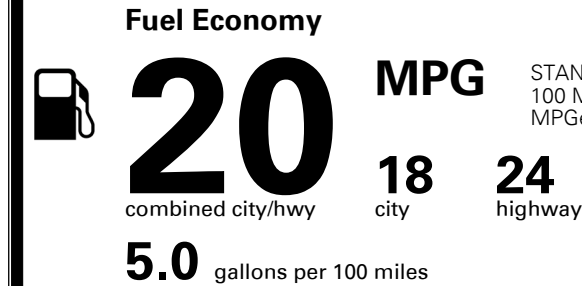

EPA DOT Fuel Economy and Environment

Gasoline Vehicle

STANDARD SUVs range from 11 to 100 MPG. The best vehicle rates 140 MPGe.

You spend
$3,750
more in fuel costs
over 5 years
compared to the
average new vehicle.

Annual fuel cost
$2,700