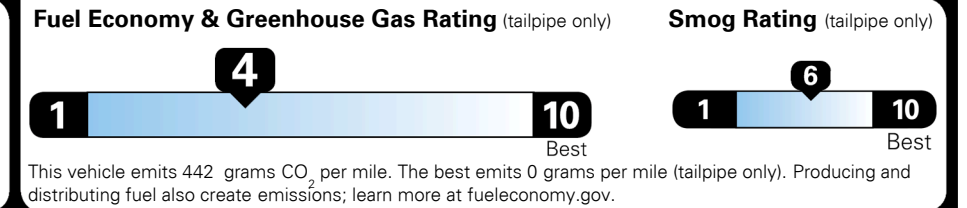

Actual results will vary for many reasons, including driving conditions and how you drive and maintain your vehicle. The average new vehicle gets 28 MPG and costs $9,750 to fuel over 5 years. Cost estimates are based on 15,000 miles per year at $ 3.60 per gallon. MPGe is miles per gasoline gallon equivalent. Vehicle emissions are a significant cause of climate change and smog.

fueleconomy.gov

Calculate personalized estimates and compare vehicles

GOVERNMENT 5-STAR SAFETY RATINGS

Overall Vehicle Score ★ ★ ★ ★ ★

Based on the combined rating of frontal, side and rollover.
Should ONLY be compared to other vehicles of similar size and weight.

Frontal	Driver	★ ★ ★ ★ ★
Crash	Passenger	★ ★ ★ ★ ★

Based on the risk of injury in a frontal impact.
Should ONLY be compared to other vehicles of similar size and weight.

Side	Front seat	★ ★ ★ ★ ★
Crash	Rear seat	★ ★ ★ ★ ★

Star ratings based on the risk of injury in a side impact.

Rollover ★ ★ ★ ★ ★

Star ratings based on the risk of rollover in a single-vehicle crash.

Star ratings range from 1 to 5 stars (★★★★★) with 5 being the highest.

Source: National Highway Traffic Safety Administration (NHTSA).

www.safercar.gov or 1-888-327-4236

Manufacturer's suggested retail price includes Manufacturer's recommended pre-delivery service. License and title fees, state and local taxes and other dealer installed options and accessories are not included in the manufacturer's suggested retail price.

PARTS CONTENT INFORMATION

FOR VEHICLES IN THIS CAR LINE U.S./CANADIAN PARTS CONTENT: 60 %

MAJOR SOURCES OF FOREIGN PARTS: KOREA: 30%

NOTE: PARTS CONTENT DOES NOT INCLUDE FINAL ASSEMBLY, DISTRIBUTION, OR OTHER NON-PARTS COSTS.

FOR THIS VEHICLE FINAL ASSEMBLY POINT: WEST POINT, GA, USA

COUNTRY OF ORIGIN

ENGINE (MOTOR): KOREA

TRANSMISSION: USA