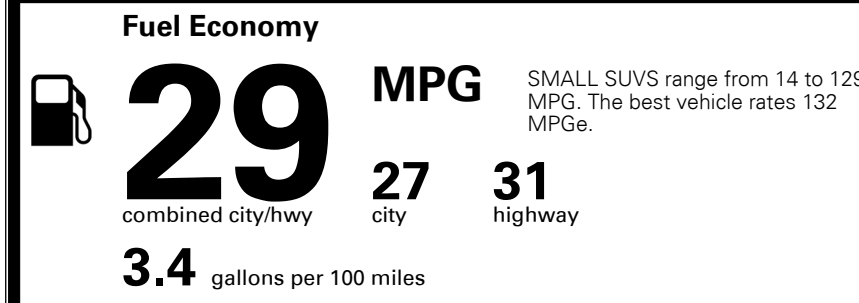

MANUFACTURER'S SUGGESTED RETAIL PRICE ▶

COMPARE EX AWD FEATURES
Added to/in place of standard S AWD features
- Machine Finished Alloy Wheels
- Power Sunroof with Sunshade
- SynTex Seating Material
- Power Driver's Seat w/ Power Lumbar
- Illuminated Sunvisor Mirrors
- Wireless Phone Charger
- 10.25" Touchscreen w/ Navigation
- Kia Connect (fka UVO) w/trial.* Where available**
- SIRIUSXM® w/Free 3-Mo. Subscription*

ADDITIONAL INSTALLED EQUIPMENT:
(In addition to or in place of standard features)
Gray Interior Color Package
Carpeted Floor Mats
Auto-Dimming Mirror w/ HomeLink™

$ 26,140.00

Included
Included
Included
Included
Included
Included
Included
Included
Included
Included

Included
$130.00
$350.00

MSRP INCLUDING OPTIONS

$ 26,620.00

INLAND FREIGHT AND HANDLING

$ 1,295.00

TOTAL MANUFACTURER'S SUGGESTED RETAIL PRICE ▶

$ 27,915.00

*Additional terms and conditions apply.
**Kia Connect may be currently unavailable for Model Year 2022 and newer vehicles sold or purchased in Massachusetts; please see owners.kia.com for updates on availability.
NOTE: When you purchase this vehicle, Kia America, Inc. collects personal information you provide to the dealership. For information on our collection and use of personal information and your rights, please see our Privacy Policy on www.kia.com.

TOTAL ADDITIONAL WEIGHT: 6.9

EPA DOT Fuel Economy and Environment

Gasoline Vehicle

You save $250
in fuel costs over 5 years compared to the average new vehicle.

Annual fuel cost $1,550