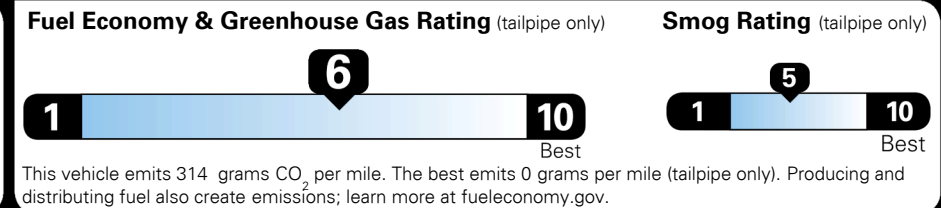

TOTAL ADDITIONAL WEIGHT: 6.9

EPA DOT Fuel Economy and Environment

Gasoline Vehicle

You save \$250
 in fuel costs over 5 years compared to the average new vehicle.

Annual fuel cost \$1,550

Actual results will vary for many reasons, including driving conditions and how you drive and maintain your vehicle. The average new vehicle gets 28 MPG and costs \$8,000 to fuel over 5 years. Cost estimates are based on 15,000 miles per year at \$ 2.95 per gallon. MPGe is miles per gasoline gallon equivalent. Vehicle emissions are a significant cause of climate change and smog.