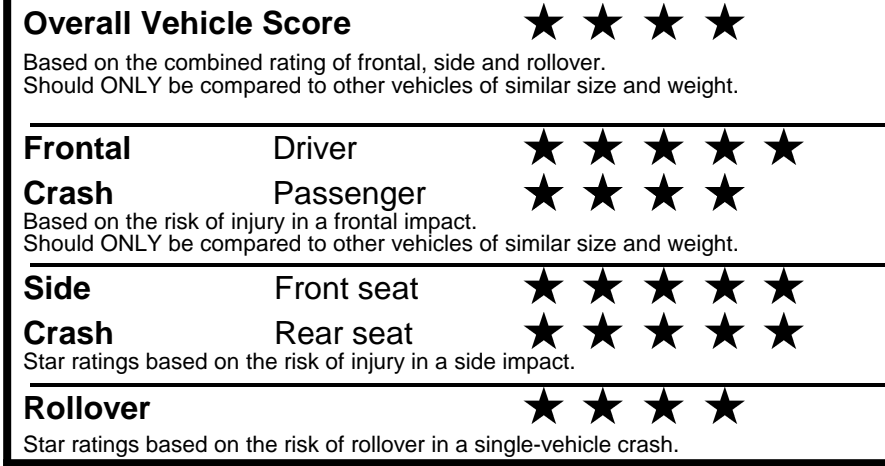

fueleconomy.gov

Calculate personalized estimates and compare vehicles

GOVERNMENT 5-STAR SAFETY RATINGS

Star ratings range from 1 to 5 stars (★★★★★) with 5 being the highest.
 Source: National Highway Traffic Safety Administration (NHTSA).
www.safercar.gov or 1-888-327-4236