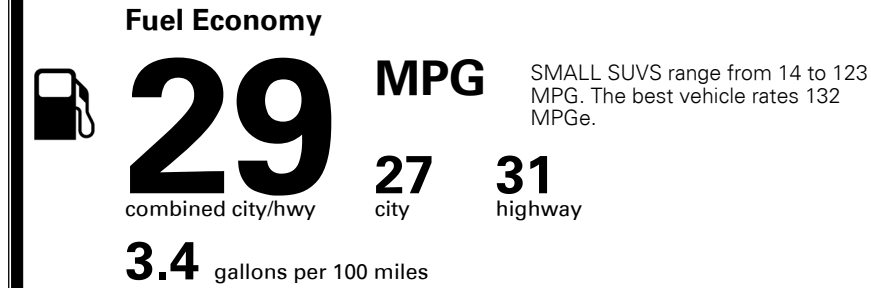

MANUFACTURER'S SUGGESTED RETAIL PRICE ▶

COMPARE EX AWD FEATURES
Added to/in place of standard S AWD features

- Machine Finished Alloy Wheels
- Power Sunroof with Sunshade
- SynTex Seating Material
- Power Driver's Seat w/ Power Lumbar
- Illuminated Sunvisor Mirrors
- Wireless Phone Charger
- 10.25" Touchscreen w/ Navigation
- Kia Connect (fka UVO) w/trial.* Where available**
- SIRIUSXM® w/Free 3-Mo. Subscription*

ADDITIONAL INSTALLED EQUIPMENT:
(In addition to or in place of standard features)
Cherry Black Paint
Carpeted Floor Mats

$ 26,640.00

Included
Included
Included
Included
Included
Included
Included
Included
Included
Included

$345.00
$175.00

MSRP INCLUDING OPTIONS

$ 27,160.00

INLAND FREIGHT AND HANDLING

$ 1,325.00

TOTAL MANUFACTURER'S SUGGESTED RETAIL PRICE ▶

$ 28,485.00

*Additional terms and conditions apply.
**Kia Connect may be currently unavailable for Model Year 2022 and newer vehicles sold or purchased in Massachusetts; please see owners.kia.com for updates on availability.
NOTE: When you purchase this vehicle, Kia America, Inc. collects personal information you provide to the dealership. For information on our collection and use of personal information and your rights, please see our Privacy Policy on www.kia.com.

TOTAL ADDITIONAL WEIGHT: 5.8

EPA DOT Fuel Economy and Environment

Gasoline Vehicle

You save $250
in fuel costs over 5 years compared to the average new vehicle.

Annual fuel cost $1,550