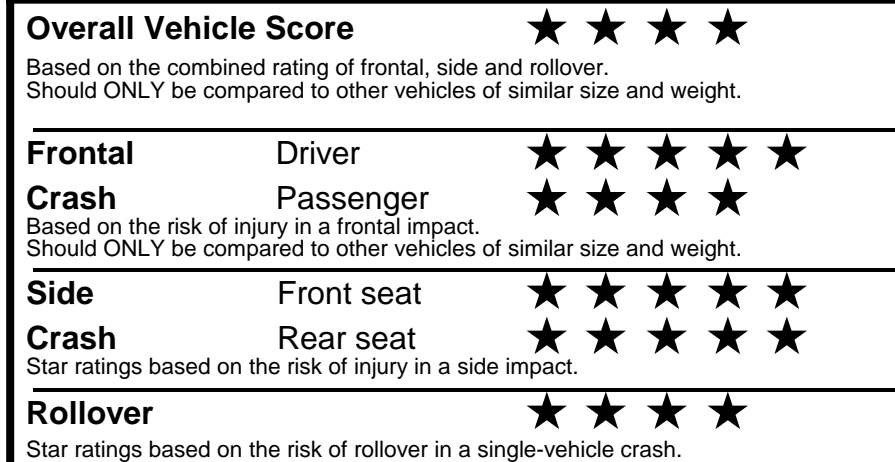

fueleconomy.gov

Calculate personalized estimates and compare vehicles

GOVERNMENT 5-STAR SAFETY RATINGS

Star ratings range from 1 to 5 stars (★★★★★) with 5 being the highest.
 Source: National Highway Traffic Safety Administration (NHTSA).
www.safercar.gov or 1-888-327-4236