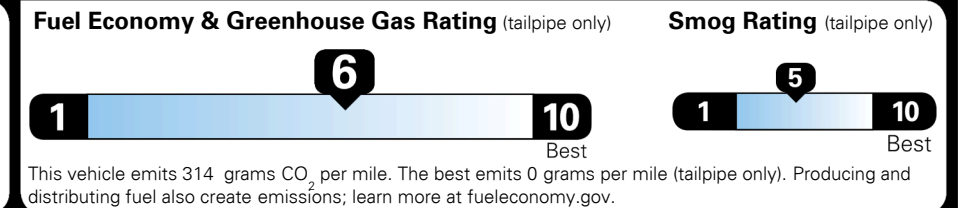

TOTAL ADDITIONAL WEIGHT: 5.8

EPA DOT Fuel Economy and Environment

Gasoline Vehicle

You save \$250
 in fuel costs over 5 years compared to the average new vehicle.

Annual fuel cost \$1,550

Actual results will vary for many reasons, including driving conditions and how you drive and maintain your vehicle. The average new vehicle gets 28 MPG and costs \$8,000 to fuel over 5 years. Cost estimates are based on 15,000 miles per year at \$ 2.95 per gallon. MPGe is miles per gasoline gallon equivalent. Vehicle emissions are a significant cause of climate change and smog.